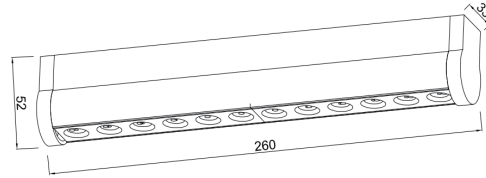

6mm Ultra-Thin Magnetic Track Light

Upgraded Appearance

PRODUCT DETAILS

Grille Light

Flood Light

Folding Light

Track Light

Dropline Light

5W 12W Magnetic Track Folding Grille Light

Structure & size

Model No. TX2430-5

Model No. TX2440-12

Model No. TX2430-16

Performance & parameter of product

	Model No.	TX2430-5			TX2440-12			TX2450-16			
	lamp	warm white	natural white	cool white	warm white	natural white	cool white	warm white	natural white	cool white	
performance parameter	lumen (lm)	650	680	700	1300	1320	1350	1800	1840	1860	
	color temperature (K)	3000K	4200K	6500K	3000K	4200K	6500K	3000K	4200K	6500K	
	CRI	>80			>80			>80			
	type of LED	SMD			SMD			SMD			
	beam angle	34			34			34			
	decay rate (%)	1000 hours no more than 3%			1000 hours no more than 3%			1000 hours no more than 3%			
	total power (W)	5W			12W			16W			
	lifespan (Hrs)	≥30000Hrs			≥30000Hrs			≥30000Hrs			
	high voltage testing	500Vac/1min			500Vac/1min			500Vac/1min			
	LED parameter	lighting efficiency	130lm/W			110lm/W			115lm/W		
		chip quantity	6			12			16		
series-parallel way		1B6C			2B6C			2B8C			
voltage		48V			48V			48V			
current		300mA			300mA			300mA			
driver parameter	input parameter	48V DC			48V DC			48V DC			
	power factor	>0.5			>0.5			>0.5			
	output parameter	50V			50V			50V			
structure parameter	material	AL+PC			AL+PC			AL+PC			
	dimension	147X33X52mm			260X33X52mm			375X33X52mm			
	cut-out	/			/			/			
	protection class	calss III			calss III			calss III			
	IP	IP20			IP20			IP20			

Installation instructions

Installation instructions:

1. Switch off the power.
2. Install the luminaire into the guide rail groove .
3. Check that everything is in order .
4. Switch on the power if above steps done properly without any mistakes.