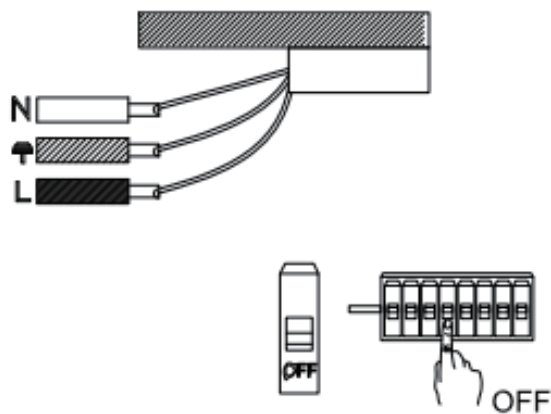

Installation instructions

Installation instructions:

1. Switch off the power.
2. Install the luminaire into the guide rail groove .
3. Check that everything is in order .
4. Switch on the power if above steps done properly without any mistakes.

1