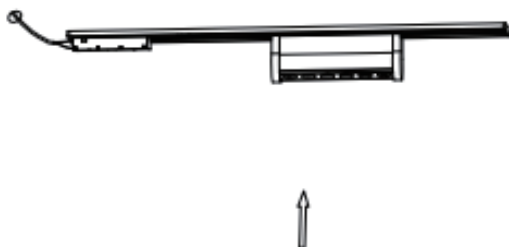

Installation instructions

Installation instructions:

1. Switch off the power.
2. Install the luminaire into the guide rail groove .
3. Check that everything is in order .
4. Switch on the power if above steps done properly without any mistakes.

1

2

3

4