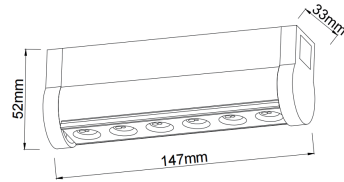

6mm Ultra-Thin Magnetic Track Light

Upgraded Appearance

PRODUCT DETAILS

Grille Light

Flood Light

Folding Light

Track Light

Dropline Light

5W 12W Magnetic Track Folding Grille Light

Structure & size

Model No. TX2430-5

Model No. TX2440-12

Model No. TX2430-16

Performance & parameter of product

	Model No.	TX2430-5			TX2440-12			TX2450-16			
	lamp	warm white	natural white	cool white	warm white	natural white	cool white	warm white	natural white	cool white	
performance parameter	lumen (lm)	650	680	700	1300	1320	1350	1800	1840	1860	
	color temperature (K)	3000K	4200K	6500K	3000K	4200K	6500K	3000K	4200K	6500K	
	CRI	>80			>80			>80			
	type of LED	SMD			SMD			SMD			
	beam angle	34			34			34			
	decay rate (%)	1000 hours no more than 3%			1000 hours no more than 3%			1000 hours no more than 3%			
	total power (W)	5W			12W			16W			
	lifespan (Hrs)	≥30000Hrs			≥30000Hrs			≥30000Hrs			
	high voltage testing	500Vac/1min			500Vac/1min			500Vac/1min			
	LED parameter	lighting efficiency	130lm/W			110lm/W			115lm/W		
		chip quantity	6			12			16		
series-parallel way		1B6C			2B6C			2B8C			
voltage		48V			48V			48V			
current		300mA			300mA			300mA			
driver parameter	input parameter	48V DC			48V DC			48V DC			
	power factor	>0.5			>0.5			>0.5			
	output parameter	50V			50V			50V			
structure parameter	material	AL+PC			AL+PC			AL+PC			
	dimension	147X33X52mm			260X33X52mm			375X33X52mm			
	cut-out	/			/			/			
	protection class	calss III			calss III			calss III			
	IP	IP20			IP20			IP20			

Installation instructions

Installation instructions:

1. Switch off the power.
2. Install the luminaire into the guide rail groove .
3. Check that everything is in order .
4. Switch on the power if above steps done properly without any mistakes.