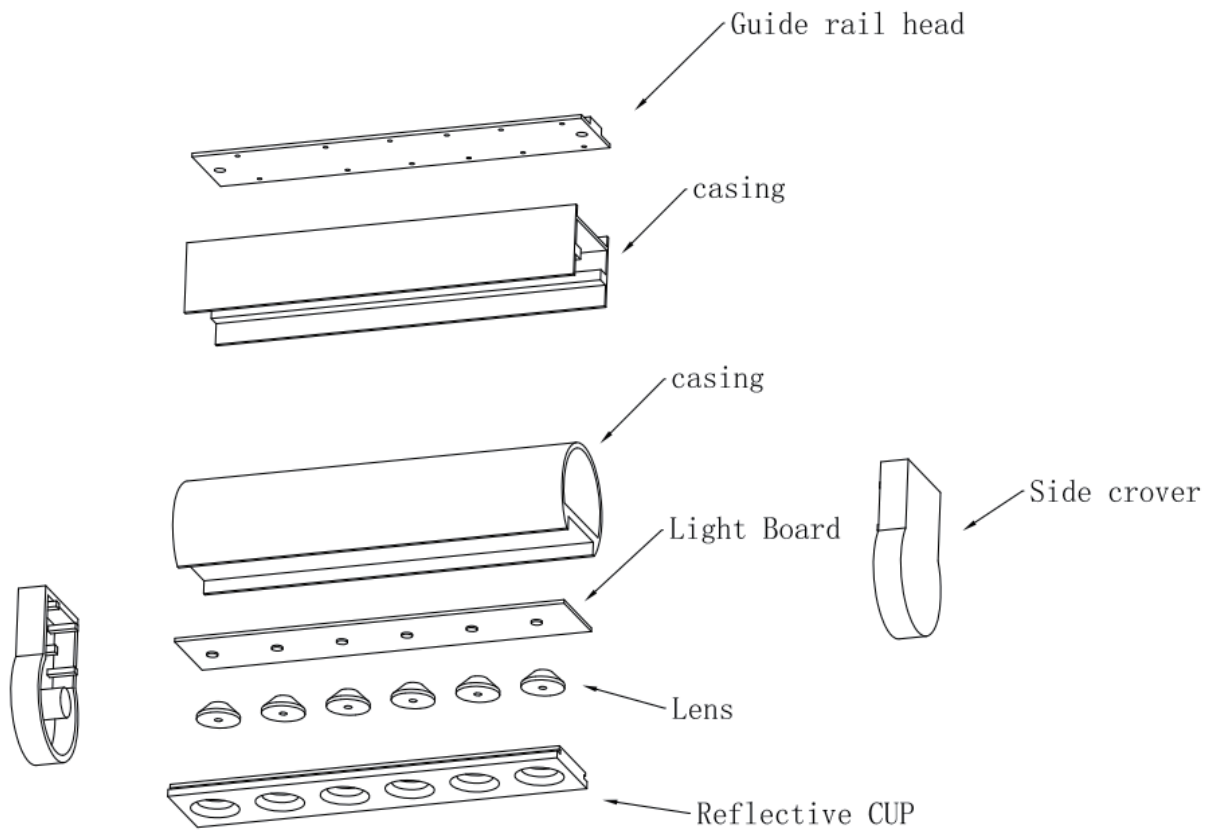

6mm Ultra-Thin Magnetic Track Light

Upgraded Appearance

PRODUCT DETAILS

Grille Light

Flood Light

Folding Light

Track Light

Dropline Light

5W 12W Magnetic Track Folding Grille Light

Structure & size

Model No. TX2430-5

Model No. TX2440-12

Model No. TX2430-16

Performance & parameter of product

	Model No.	TX2430-5			TX2440-12			TX2450-16			
	lamp	warm white	natural white	cool white	warm white	natural white	cool white	warm white	natural white	cool white	
performance parameter	lumen (lm)	650	680	700	1300	1320	1350	1800	1840	1860	
	color temperature (K)	3000K	4200K	6500K	3000K	4200K	6500K	3000K	4200K	6500K	
	CRI	>80			>80			>80			
	type of LED	SMD			SMD			SMD			
	beam angle	34			34			34			
	decay rate (%)	1000 hours no more than 3%			1000 hours no more than 3%			1000 hours no more than 3%			
	total power (W)	5W			12W			16W			
	lifespan (Hrs)	≥30000Hrs			≥30000Hrs			≥30000Hrs			
	high voltage testing	500Vac/1min			500Vac/1min			500Vac/1min			
	LED parameter	lighting efficiency	130lm/W			110lm/W			115lm/W		
		chip quantity	6			12			16		
series-parallel way		1B6C			2B6C			2B8C			
voltage		48V			48V			48V			
current		300mA			300mA			300mA			
driver parameter	input parameter	48V DC			48V DC			48V DC			
	power factor	>0.5			>0.5			>0.5			
	output parameter	50V			50V			50V			
structure parameter	material	AL+PC			AL+PC			AL+PC			
	dimension	147X33X52mm			260X33X52mm			375X33X52mm			
	cut-out	/			/			/			
	protection class	calss III			calss III			calss III			
	IP	IP20			IP20			IP20			

Installation instructions

Installation instructions:

1. Switch off the power.
2. Install the luminaire into the guide rail groove .
3. Check that everything is in order .
4. Switch on the power if above steps done properly without any mistakes.