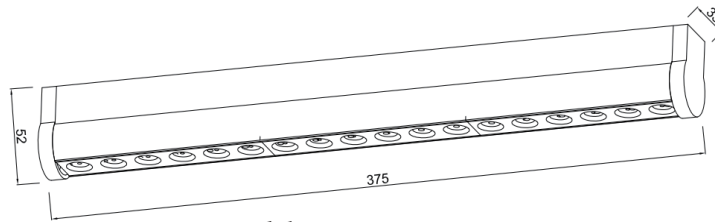

6mm Ultra-Thin Magnetic Track Light

Upgraded Appearance

PRODUCT DETAILS

Grille Light

Flood Light

Folding Light

Track Light

Dropline Light

5W 12W Magnetic Track Folding Grille Light

Structure & size

Model No. TX2430-5

Model No. TX2440-12

Model No. TX2430-16

Performance & parameter of product

	Model No.	TX2430-5			TX2440-12			TX2450-16			
	lamp	warm white	natural white	cool white	warm white	natural white	cool white	warm white	natural white	cool white	
performance parameter	lumen (lm)	650	680	700	1300	1320	1350	1800	1840	1860	
	color temperature (K)	3000K	4200K	6500K	3000K	4200K	6500K	3000K	4200K	6500K	
	CRI	>80			>80			>80			
	type of LED	SMD			SMD			SMD			
	beam angle	34			34			34			
	decay rate (%)	1000 hours no more than 3%			1000 hours no more than 3%			1000 hours no more than 3%			
	total power (W)	5W			12W			16W			
	lifespan (Hrs)	≥30000Hrs			≥30000Hrs			≥30000Hrs			
	high voltage testing	500Vac/1min			500Vac/1min			500Vac/1min			
	LED parameter	lighting efficiency	130lm/W			110lm/W			115lm/W		
		chip quantity	6			12			16		
series-parallel way		1B6C			2B6C			2B8C			
voltage		48V			48V			48V			
current		300mA			300mA			300mA			
driver parameter	input parameter	48V DC			48V DC			48V DC			
	power factor	>0.5			>0.5			>0.5			
	output parameter	50V			50V			50V			
structure parameter	material	AL+PC			AL+PC			AL+PC			
	dimension	147X33X52mm			260X33X52mm			375X33X52mm			
	cut-out	/			/			/			
	protection class	calss III			calss III			calss III			
	IP	IP20			IP20			IP20			

Installation instructions

Installation instructions:

1. Switch off the power.
2. Install the luminaire into the guide rail groove .
3. Check that everything is in order .
4. Switch on the power if above steps done properly without any mistakes.