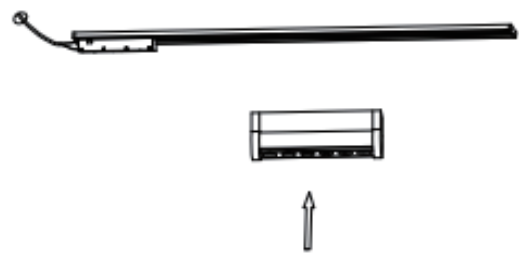

Installation instructions

Installation instructions:

1. Switch off the power.
2. Install the luminaire into the guide rail groove .
3. Check that everything is in order .
4. Switch on the power if above steps done properly without any mistakes.

1

2

3

4